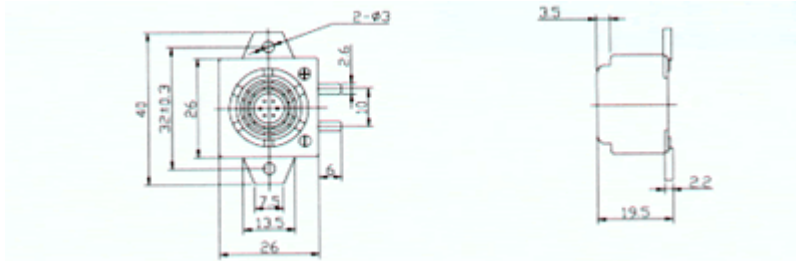

UME728-6

Type	Unit	UME728-6
Rated Voltage	V	6
Operating Voltage	V	4-8
*Rated Current(MAX)	mA	65
*Min Sound Output at 10 cm	dB	95
Fundamental Frequency	Hz	400±100
Tone Nature		Single
Tab Material		Brass
Operating Temperature	°C	-20 - +60
Storage Temperature	°C	-30 - +70
Housing Material		ABS
Weight	g	17

*Value Applying at Rated Voltage(DC)

FREQUENCY RESPONSE:

DIMENSIONS:

UNIT: mm
Tolerance: ±0.5mm

UME728-24

Type	Unit	UME728-24
Rated Voltage	V	24
Operating Voltage	V	20-28
*Rated Current(MAX)	mA	55
*Min Sound Output at 10 cm	dB	95
Fundamental Frequency	Hz	400±100
Tone Nature		Single
Tab Material		Brass
Operating Temperature	°C	-20 - +60
Storage Temperature	°C	-30 - +70
Housing Material		ABS
Weight	g	17

*Value Applying at Rated Voltage(DC)

FREQUENCY RESPONSE:

DIMENSIONS:

UNIT: mm
Tolerance: ±0.5mm